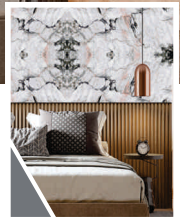

the
CONCEPT LOOK

INTERIOR SPOT