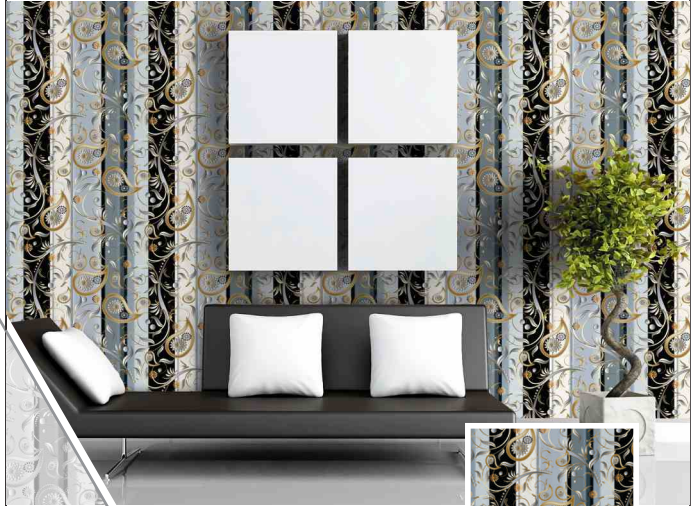

Rich Digital - 648
(A-12) Mirror

imprints of
**NATURAL
BEAUTY**

INTERIOR SPOT

216

Rich Digital - 647
(A.12) Mirror

aesthetics with
AN EDGE

INTERIOR SPOT

236