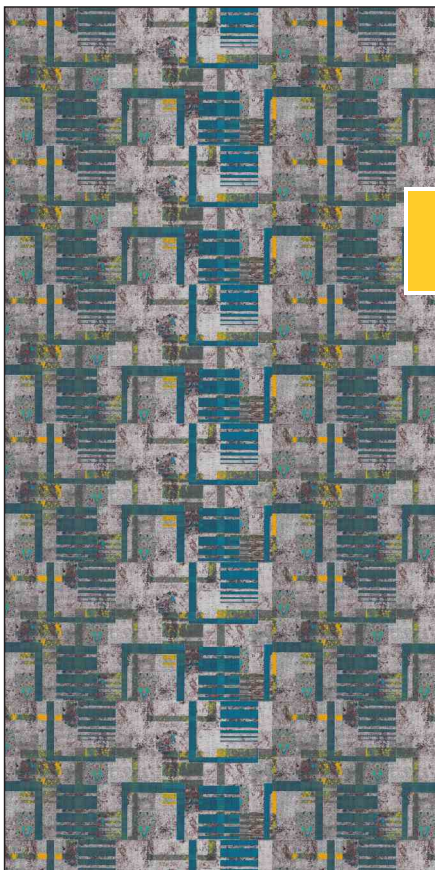

239

enchant your spaces

WITH GREAT
ARTISTRY

INTERIOR SPOT