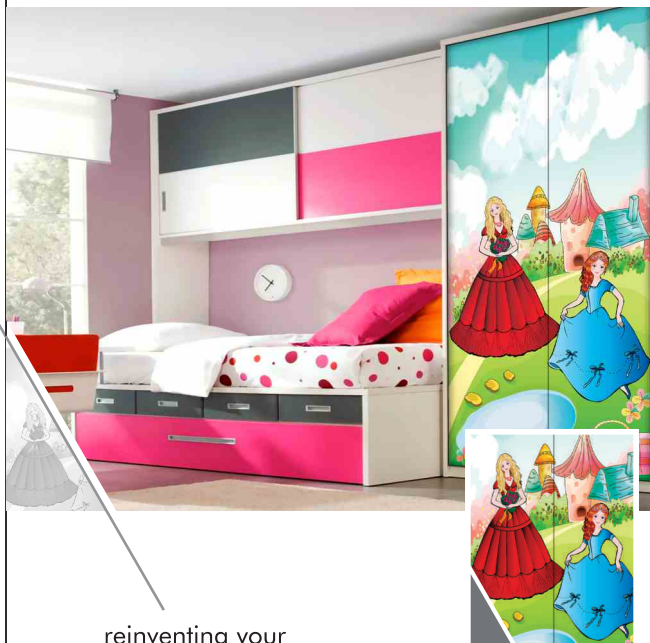

design is a
VISUAL ART

INTERIOR SPOT

Rich Digital - 747 (A 12) Mirror

Rich Digital - 748 (A 12) Mirror

energetic experience and

PEACEFUL
FAITH

INTERIOR SPOT

Rich Digital - 591 (A.12) Mirror