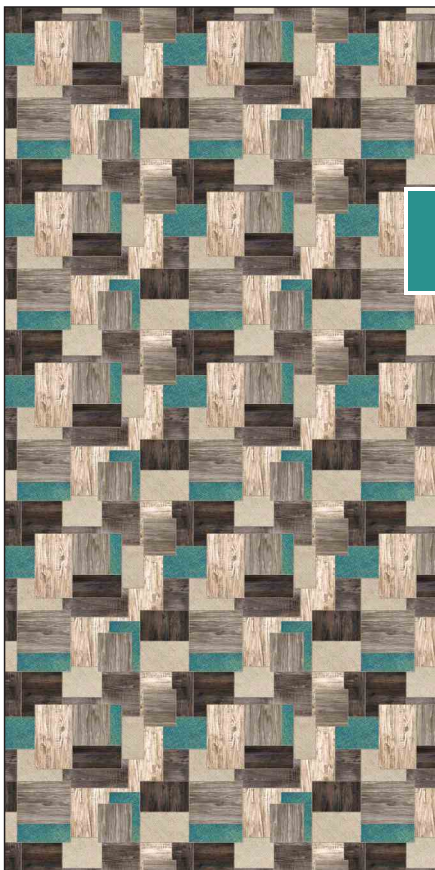

Rich Digital - 704
(A12) Mirror

the
CONCEPT LOOK

INTERIOR SPOT

266

a classic
CHOICE

INTERIOR SPOT

231

Rich Digital - 703
(A12) Mirror