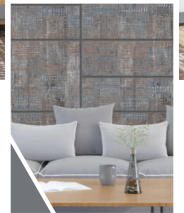

rustic

INDULGENCE

INTERIOR SPOT