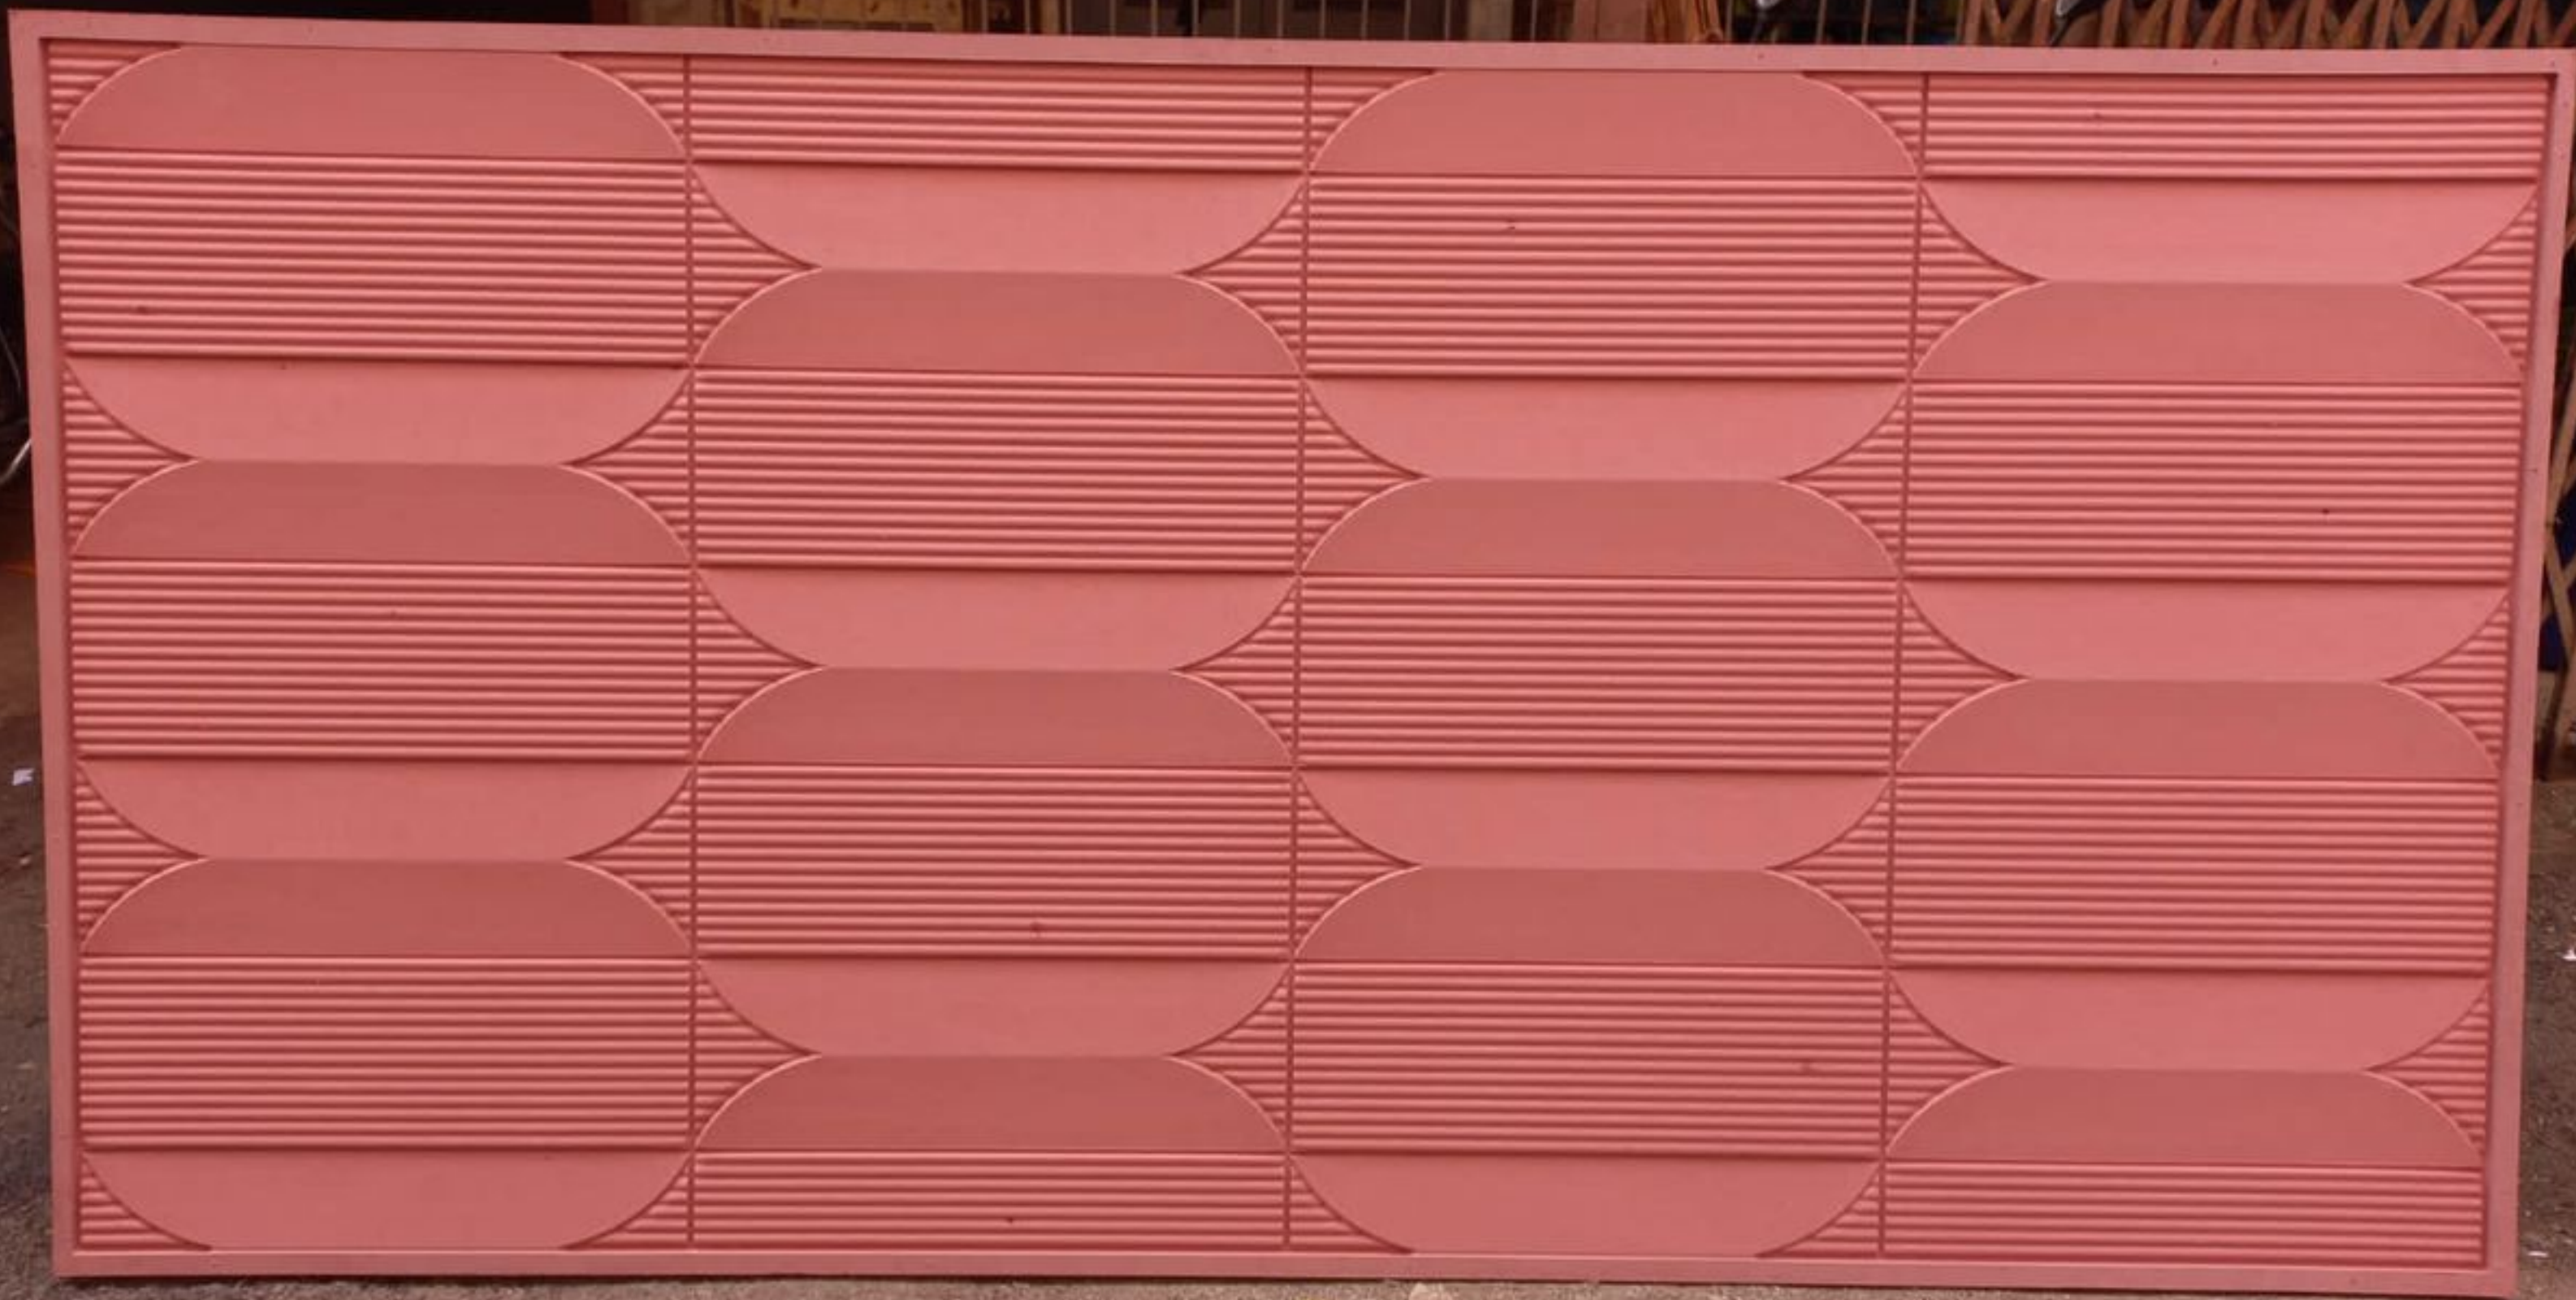

235827

65  
(96

© 2000 - 2001

GREENPANEL EXTERIOR GRATE OF REINFORCED CONCRETE, 950x1200x40mm, MADE IN INDIA

A

226829

235828

96/081/96002