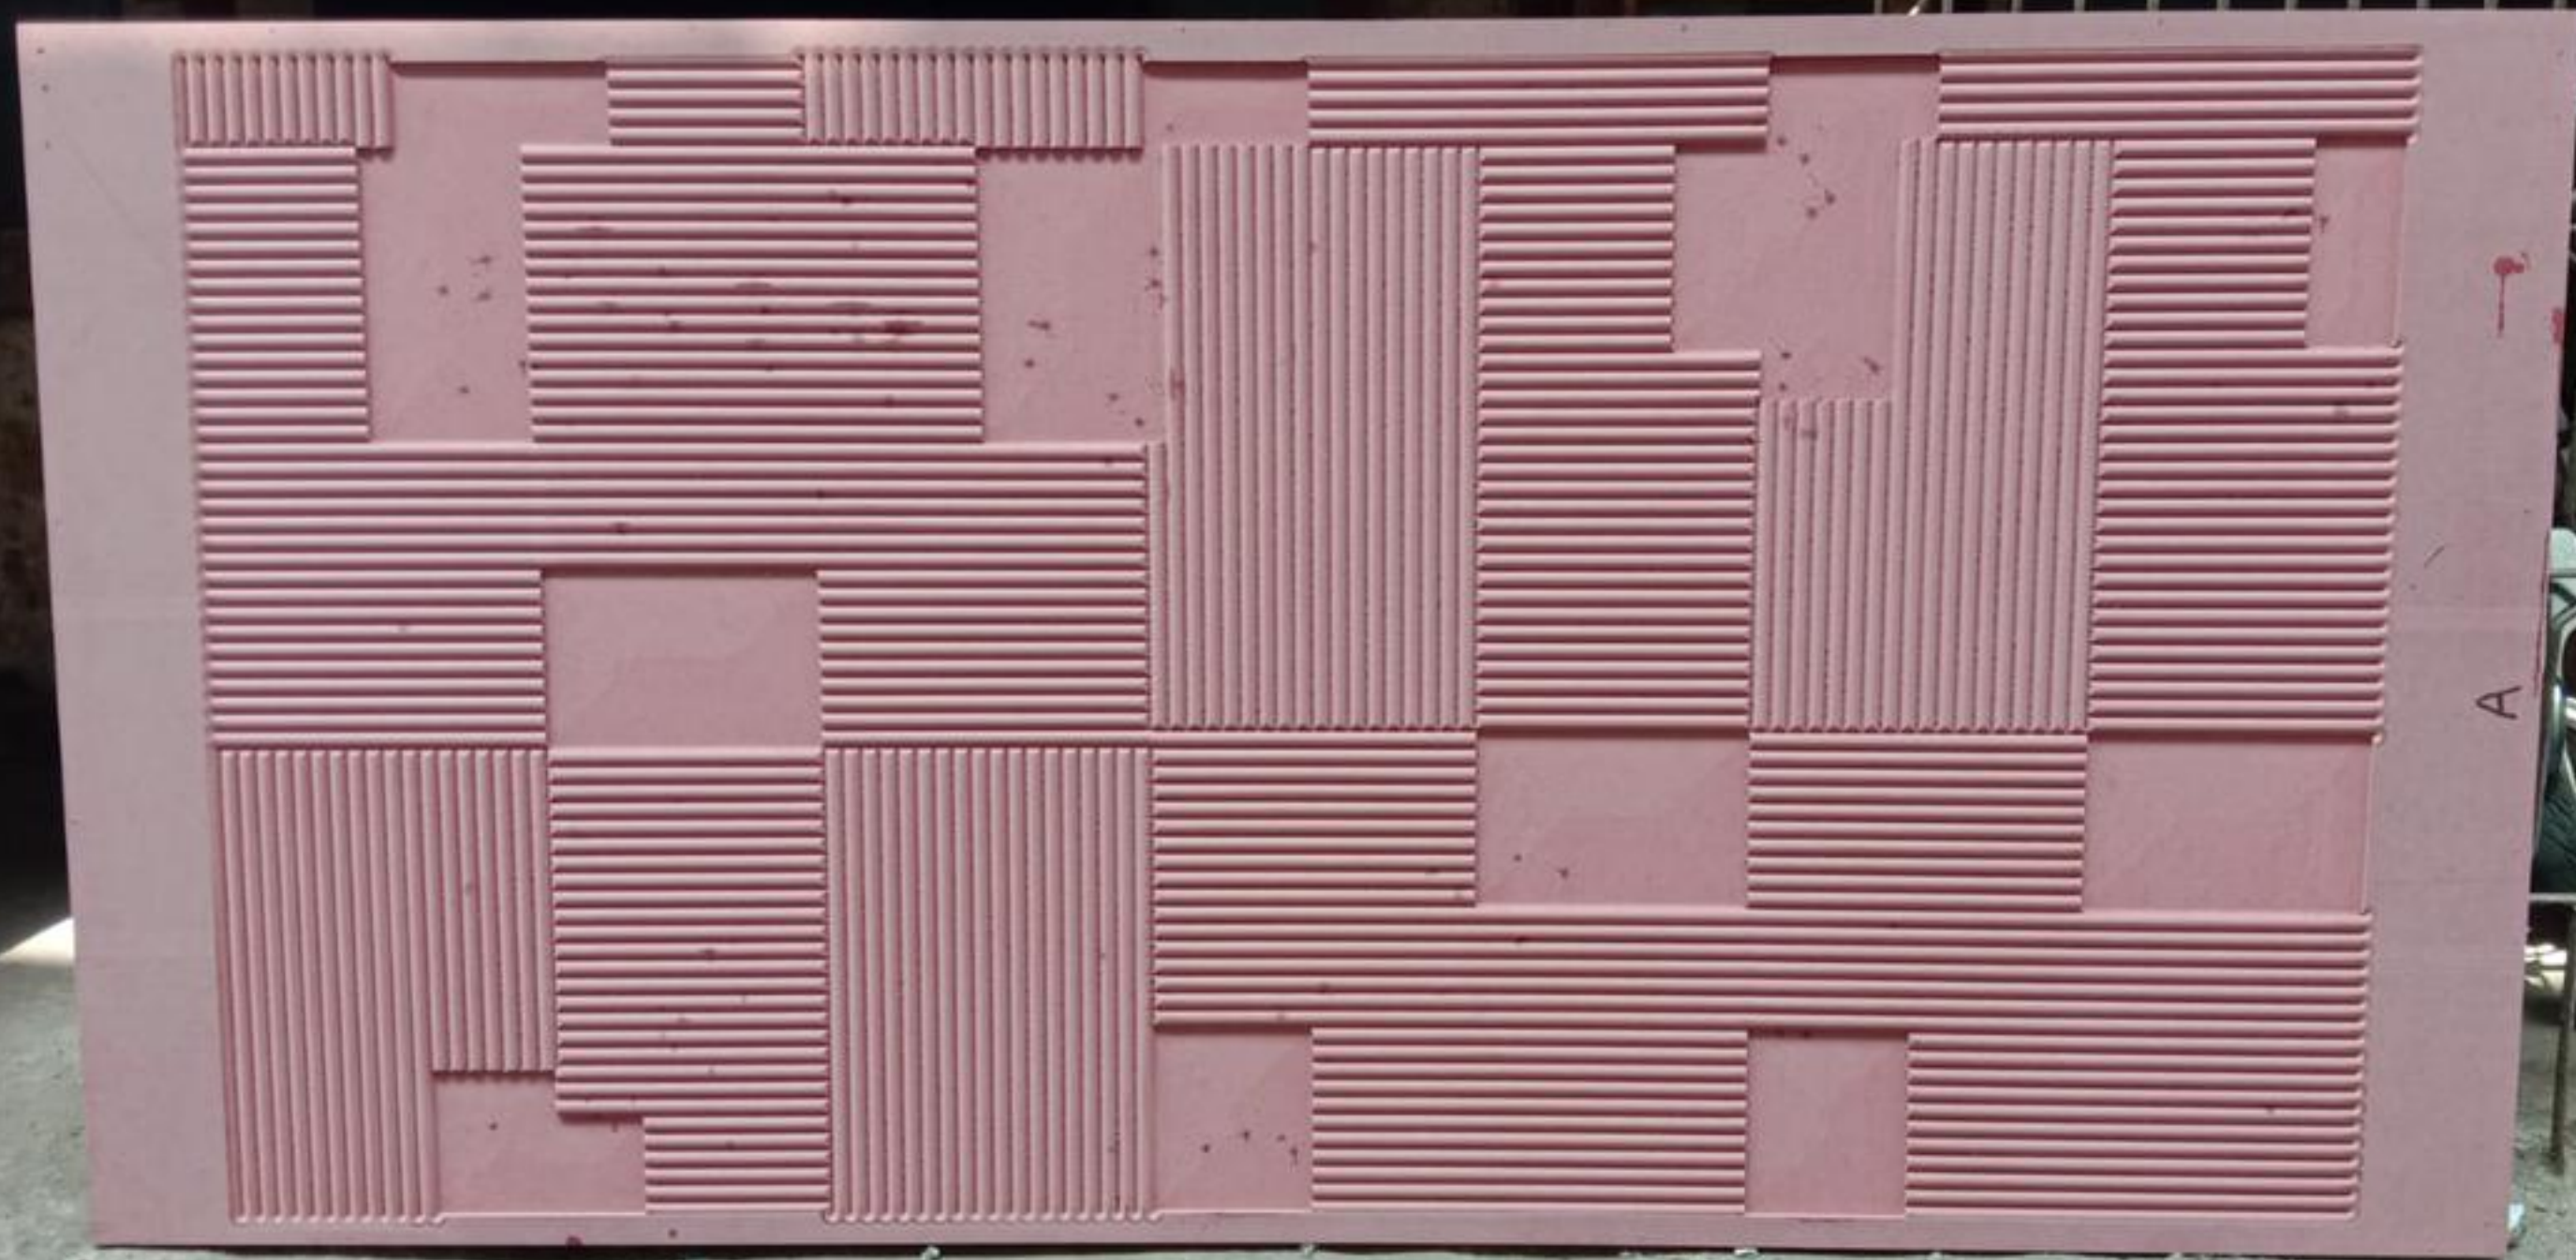

235827

65  
(96

© 2000 - 2001

GREENPANEL EXTERIOR GRATE OF REINFORCED CONCRETE, 950x1200x40mm, MADE IN INDIA

A

226829

235828

96/081/96002